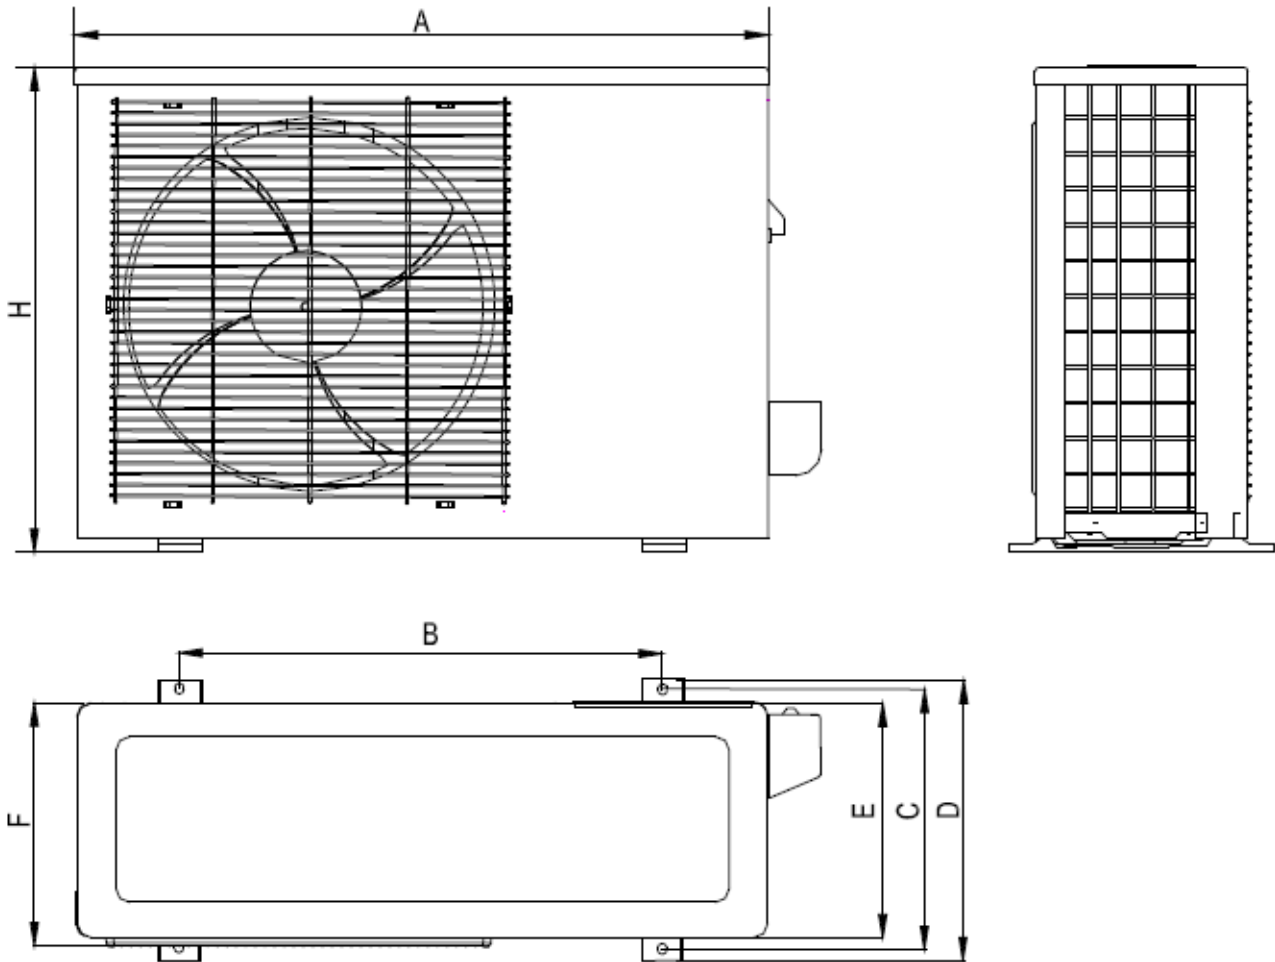

SINGLE ZONE INDOOR SYSTEM:

1. **DUCT MODEL NO. CTBU-12HWFN1-M(C)**
2. **CONSOLE MODEL NO.**
3. **CASSETTE MODEL NO. CCA3U-12HRFN1-M(C)**
4. **HIGH WALL MOUNTED: MSABB-12HRFN1-MT0W**

MULTI-ZONE INDOOR MODELS: NO

Model		MOB30-12HFN1-MT0W	
Power supply		V- Ph-Hz	208-230~1-60
Max. fuse		A	15.0
Compressor	Model		ASM98D32UFZ
	Type		ROTARY
	Brand		GMCC
	Capacity	Btu/h	11157
	Input	W	800
	Rated current (RLA)	A	6.80
	Capacitor	uF	----
	Refrigerant oil	ml	ESTER OIL VG74/370
Outdoor fan motor	Model		ZKFN-40-8-1L
	Qty		1
	Input	W	40(Output)
	RLA	A	0.4
	Speed	r/min	800
Outdoor air flow (Max.)		m3/h	1900
Outdoor air flow (Max.)		CFM	1120
Outdoor noise level		dB(A)	58
Throttle type			Capillary +EXV
Outdoor unit	Dimension (WxDxH)	mm	800x333x554
		inch	31.5x13.11x21.81
	Packing (WxDxH)	mm	920x390x615
		inch	36.22x15.35x24.21
	Net/ Gross weight	kg	34.8/37.5
		lbs.	76.72/82.67
Refrigerant type/Quantity	Type/Charged volume	Oz	R410A/40.6
Refrigerant pre-charge		Ft.	25
Additional charge for each ft.		Oz.	0.16
Design pressure		PSIG	550/340
Refrigerant piping	Liquid side / Gas side	mm(inch)	Φ6.35/Φ12.7(1/4"/1/2")
		Max. pipe length	Ft.
	Max. difference in level	Ft.	33
Ambient temperature	Cooling	°C	-25 ~ 50
		°F	-31~122
	Heating	°C	-25 ~ 30
		°F	-13~86