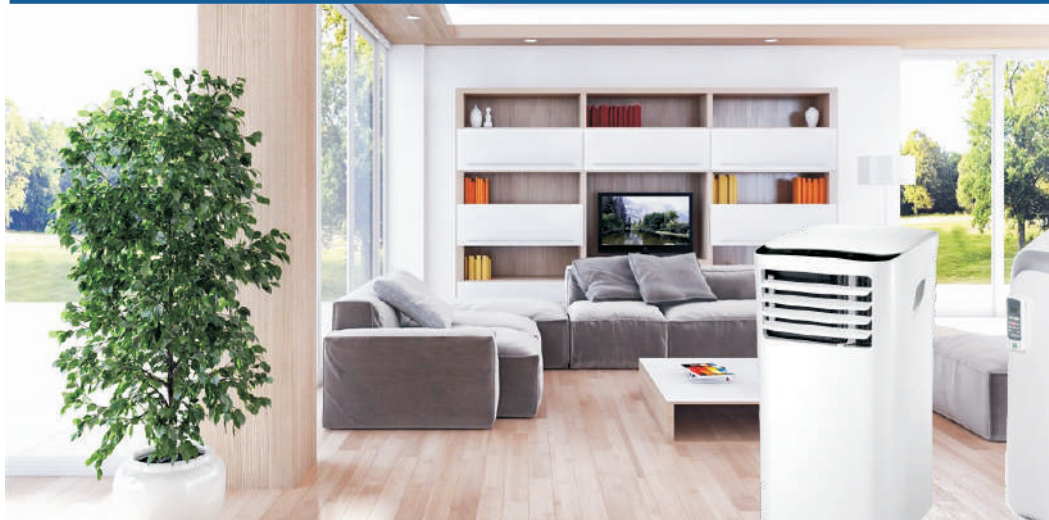

Portable Air Conditioner

VC Filter

Self Evaporative System

Sleep Mode

Self-diagnosis and Auto-protection

Auto Swing

Easy Installation

Timer

Auto Restart Function

Omnidirectional Caster

Model No.		MPPD-14CRN1-BHX	MPPH-10CRN-BIO
Power Supply		V,HZ,Ph	115V,60Hz,1Ph
Cooling	Capacity	Btu/hr	14,000
	Input	W	1,415
	Current	A	11.9
	EER	W/W	2.9
Btu/W.h		9.9	9.00
Moisture Removal (26.7/20.9°C)		L/h	2.11
Moisture Removal (35/28.3°C)		L/h	2.81
Indoor Side Air Flow(Hi/Mi/Lo)		m3/h	520/480/443
		CFM	292/265/238
Noise Level		dB(A)	52
Refrigerant Type		ozs	R410A
Plug Type			LCDI(5-15P)
Power Cord Type			14#x3
Control Type		Remote Control & Touch Panel	
Operation Temp(Room Temp)		°C	17-35°C
		□	62-95□
Application Area		m2	51-65
		sq.ft	550-700
Dimension(W*D*H)		mm	467x397x765
		in	18.3x15.6x30.1
Packing(W*D*H)		mm	515x440x890
		in	20.3x17.4x35.0
Net/Gross Weight		kg	33/37
		lb	72.6/81.4